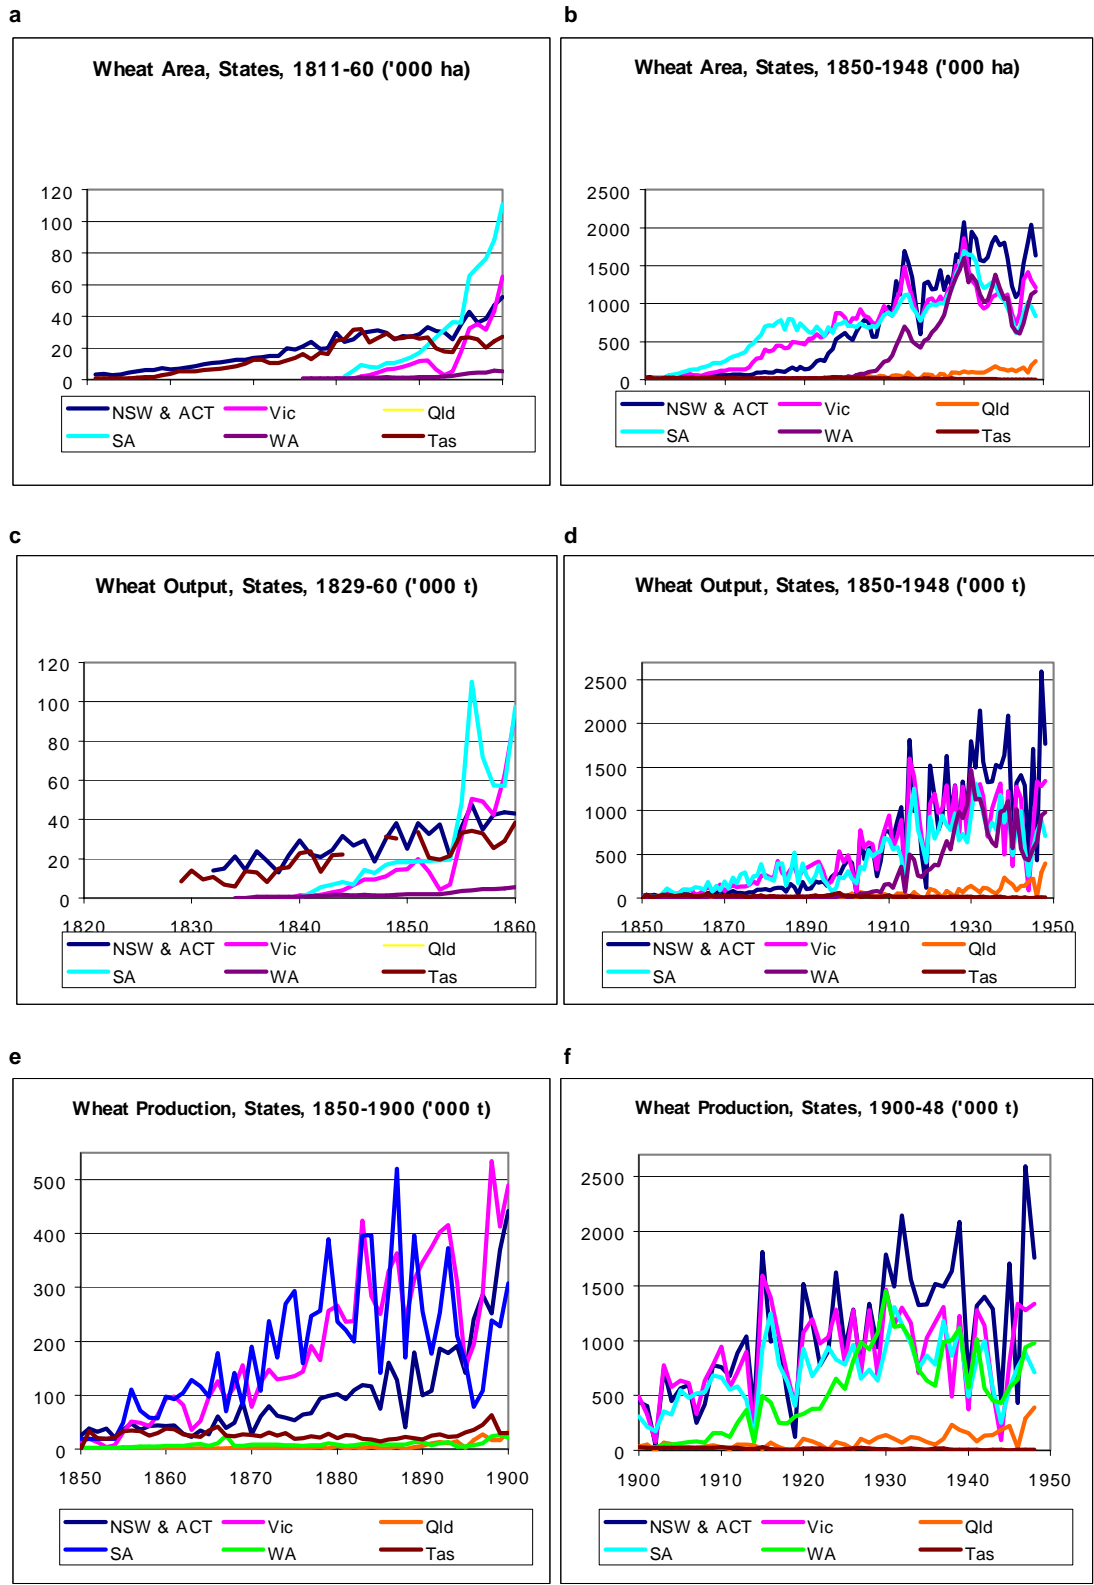

**Figure 1: Australian Wheat Statistics to Mid-Twentieth Century**

**Figure 1: Australian Wheat Statistics to Mid-Twentieth Century (continued)**

**g**

**h**

**i**

Source: Dunsdorfs (1956)